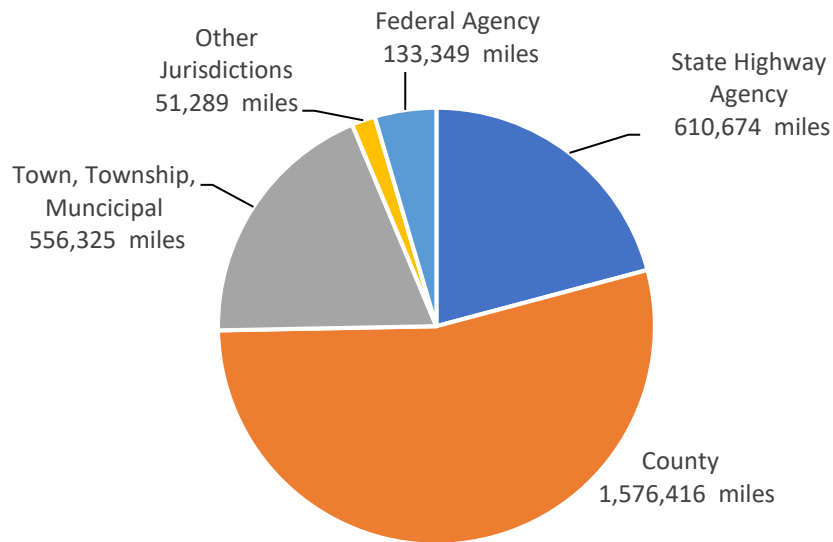

Soy Transportation Coalition • 1255 SW Prairie Trail Parkway • Ankeny, Iowa 50023

Number of Miles and Ownership: Federal, State, and Local Roads

U.S. Rural Road Ownership by Miles Owned, 2016

Total: 2.93 million miles

U.S. Urban Road Ownership by Miles Owned, 2016

Total: 1.21 million miles

Source: Federal Highway Administration, U.S. DOT