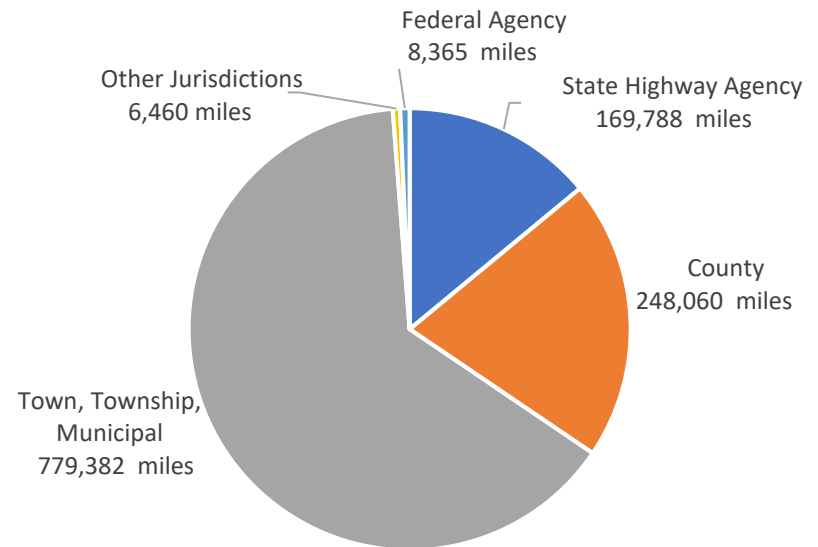

Soy Transportation Coalition • 1255 SW Prairie Trail Parkway • Ankeny, Iowa 50023

Number of Miles and Ownership: Federal, State, and Local Roads

U.S. Rural Road Ownership by Miles Owned, 2016

Total: 2.93 million miles

U.S. Urban Road Ownership by Miles Owned, 2016

Total: 1.21 million miles

Source: Federal Highway Administration, U.S. DOT