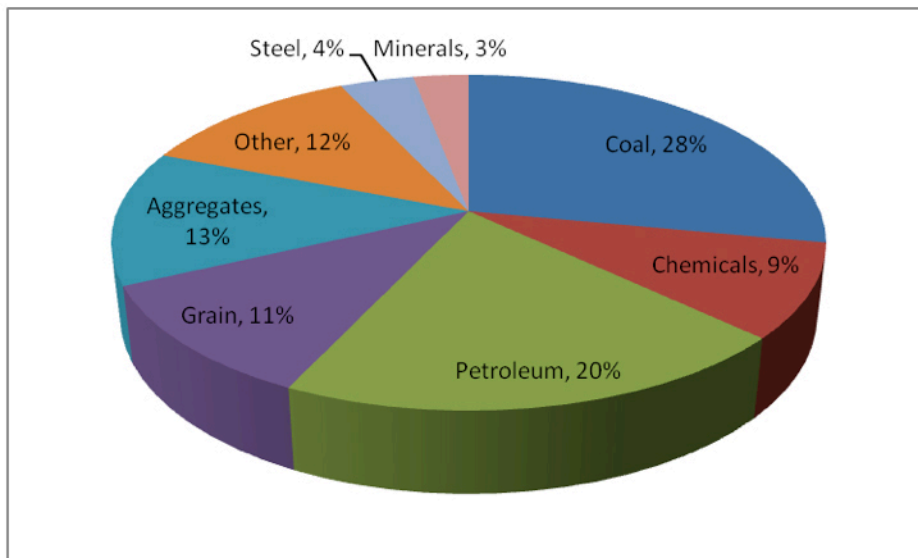

Soy Transportation Coalition • 1255 SW Prairie Trail Parkway • Ankeny, Iowa 50023

Commodities transported

Major commodities transported on the approximately 12,000 mile U.S. inland waterway system:

Source: Army Corps of Engineers