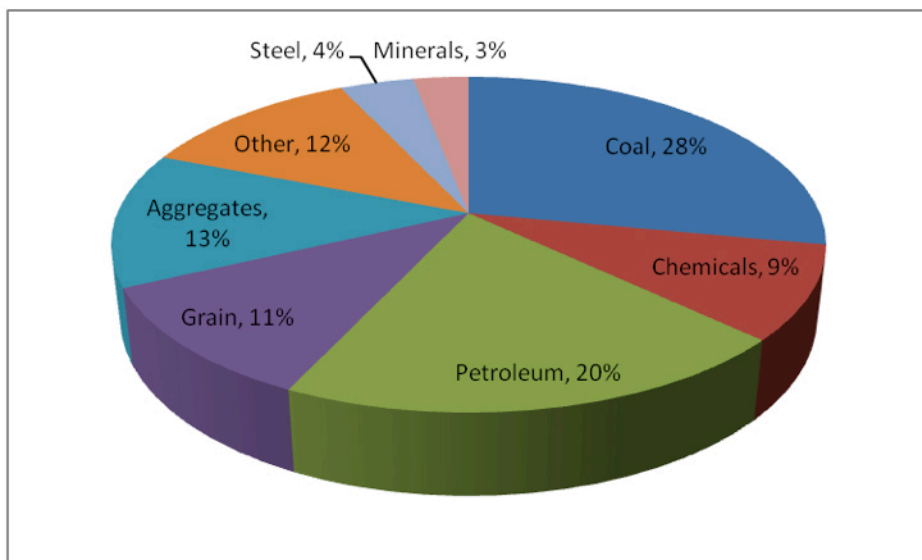

Soy Transportation Coalition • 1255 SW Prairie Trail Pkwy • Ankeny, Iowa 50023

Commodities transported

Major commodities transported on the approximately 12,000 mile U.S. inland waterway system:

Source: Army Corps of Engineers