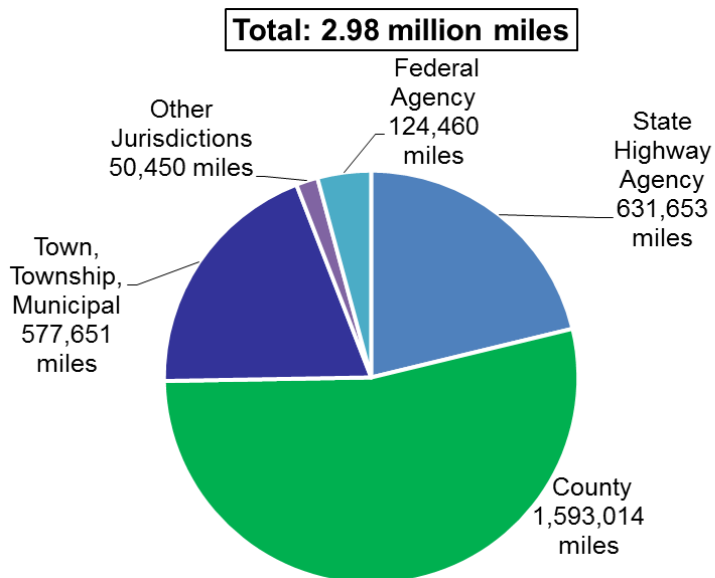

Soy Transportation Coalition • 1255 SW Prairie Trail Pkwy • Ankeny, Iowa 50023

Number of miles and ownership: federal, state, and local roads

U.S. Rural Road Ownership by Miles Owned, 2010

Source: Federal Highway Administration, U.S. DOT