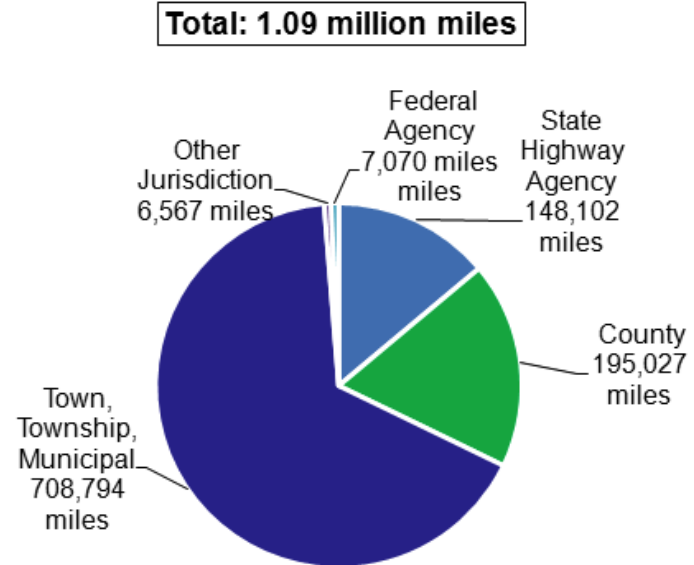

U.S. Urban Road Ownership by Miles Owned, 2010

Source: Federal Highway Administration, U.S. DOT