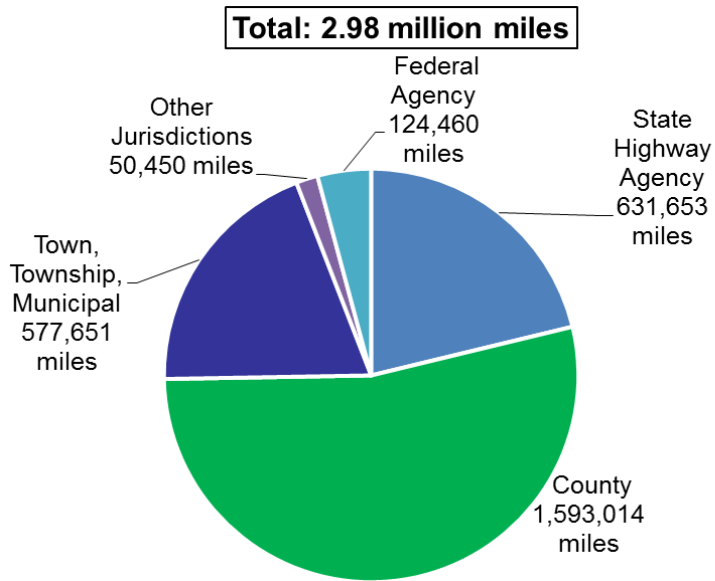

Soy Transportation Coalition • 1255 SW Prairie Trail Parkway • Ankeny, Iowa 50023

**Number of miles and ownership: federal, state, and local roads**

**U.S. Rural Road Ownership by Miles Owned, 2010**

**Source:** Federal Highway Administration, U.S. DOT