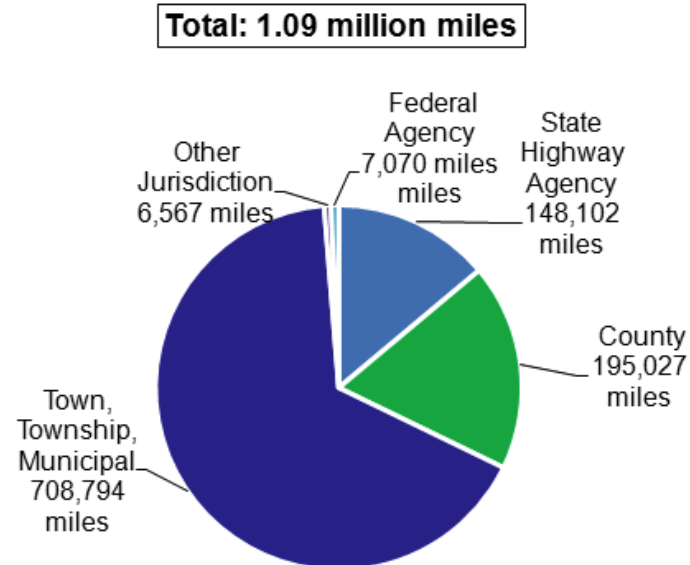

U.S. Urban Road Ownership by Miles Owned, 2010

Source: Federal Highway Administration, U.S. DOT